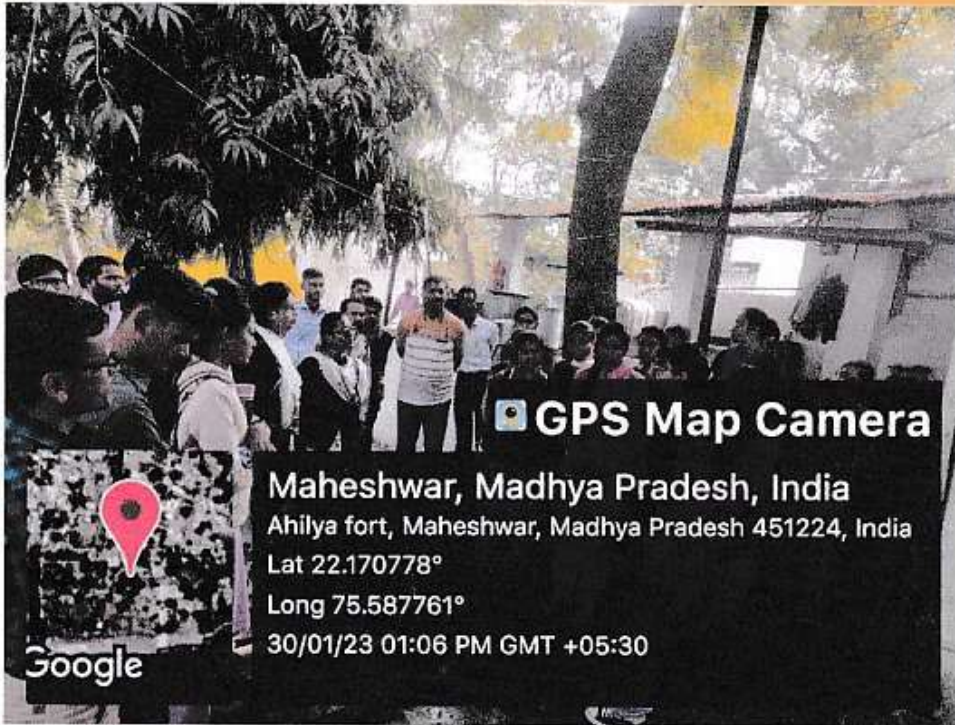

GULAB BAI YADAV SMRITI SHIKSHA MAHAVIDYALAYA

NAAC
ACCREDITED
GRADE "B"

BORAWAN

TEH-KASRAWAD, DISTRICT-KHARGONE (M.P.)

Recognized by NCTE, Affiliated by Devi Ahilya Vishwavidyalaya Indore

GPS Map Camera

Maheshwar, Madhya Pradesh, India

Ahilya fort, Maheshwar, Madhya Pradesh 451224, India

Lat 22.170778°

Long 75.587761°

30/01/23 01:06 PM GMT +05:30

Google