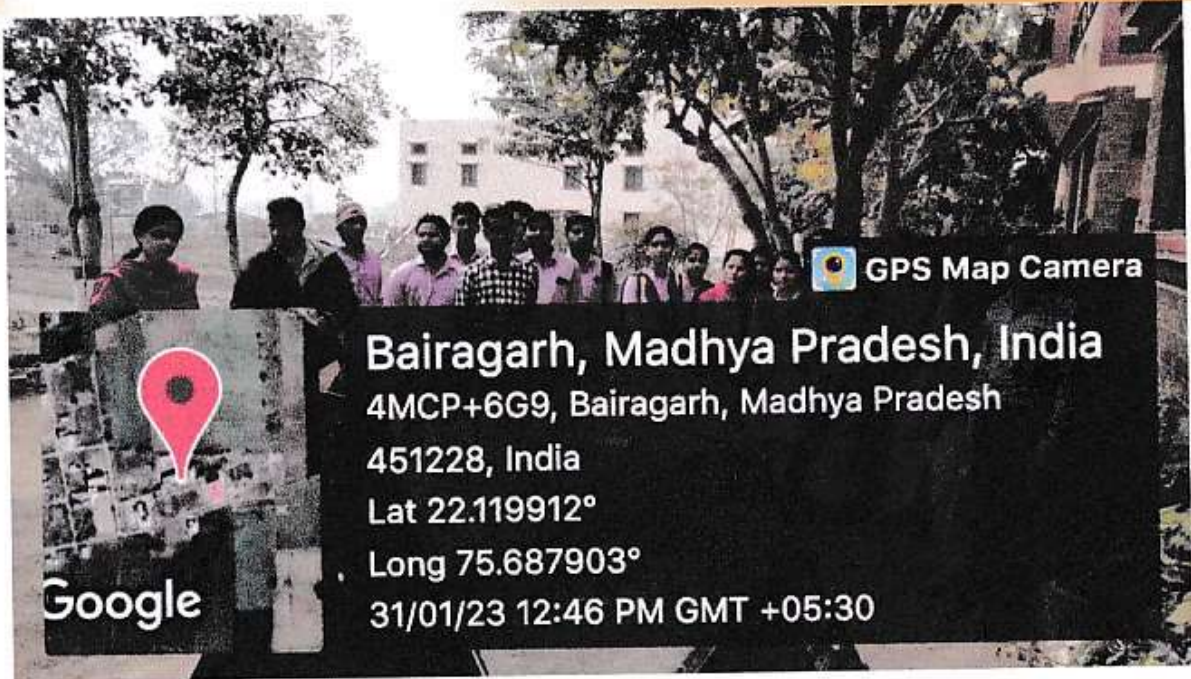

ACTIVITIES CONDUCTED IN COLLABORATION WITH NIMAR ABHYUDAYA RURAL MANAGEMENT AND DEVELOPMENT ASSOCIATION, LEPA PUNARVAS

Students of B.Ed. and M.Ed. at GBYSSM had visit to Nimar Abhyudaya Rural Management and Development Association, Lepa, Punarvas. They joined one day internship at the Nimar Abhyudaya Rural Management and Development Association. In the visit they interacted with the staff of the school and visited the campus to gain knowledge about the history of establishment of the institute and their different initiatives in the field of rural development and technology.

Internship was organized for the students of B.Ed. and M.Ed. of GBYSSM, Borawan in Abhyudha Rural Management and Development. During the internship students were provided with information related to vocational training such as preparation of organic compost, preparing craft materials and basic training along with education. The students also inspected the vocational skill education, college Principal Dr. Surendra Kumar Tiwari said that in NEP 2020, along with teacher training, vocational skills to be given to the students of B.Ed. Through this initiative efforts are being made so that all the students studying at GBYSSM institution become self reliant by giving them training related to basic education. So that after becoming teacher they will be able to develop their skills by providing employment training to their students in schools.

Prof. S.K. Tiwari
Principal
Swa. Gulab Bai Yadav Smriti
Shiksha Mahavidhyalaya
BORAWAN (M.P.)

GULAB BAI YADAV SMRITI SHIKSHA MAHAVIDYALAYA

NAAC
ACCREDITED
GRADE "B"

BORAWAN

TEH-KASRAWAD, DISTRICT-KHARGONE (M.P.)

Recognized by NCTE, Affiliated by Devi Ahilya Vishwavidyalaya Indore

GPS Map Camera

Bairagarh, Madhya Pradesh, India

4MCP+6G9, Bairagarh, Madhya Pradesh

451228, India

Lat 22.119912°

Long 75.687903°

31/01/23 12:46 PM GMT +05:30